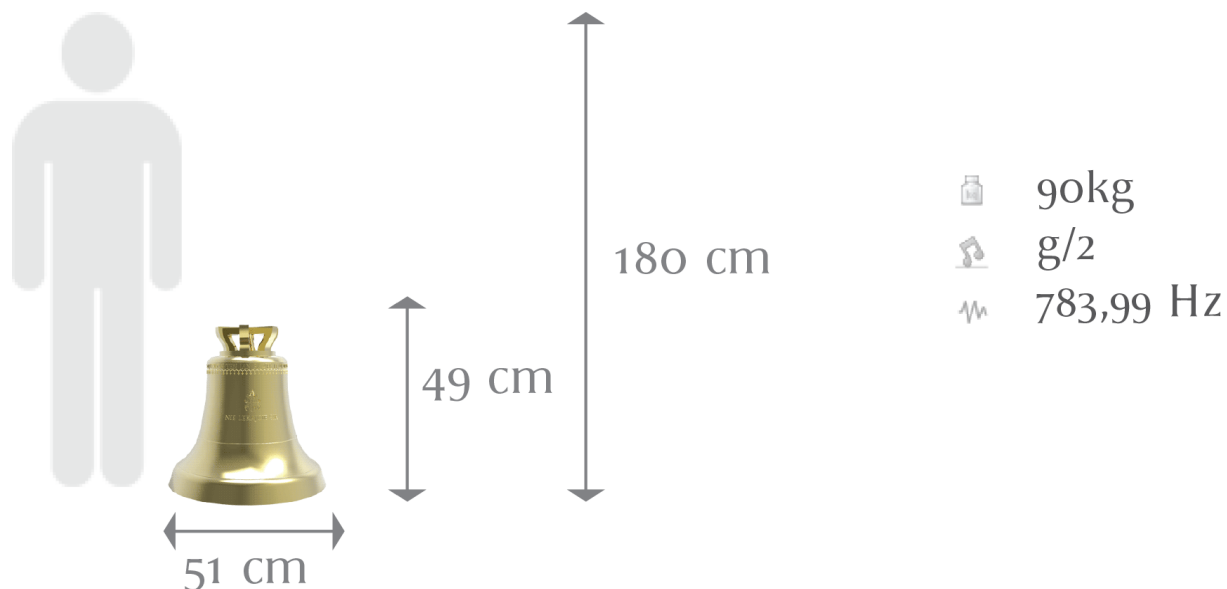

# Bell 90kg

## Bell Specification

## Short characteristics

Small bell, often used as lonely in small churches, filial churches or small parish churches. It can be used as the least bell in harmonics sets.