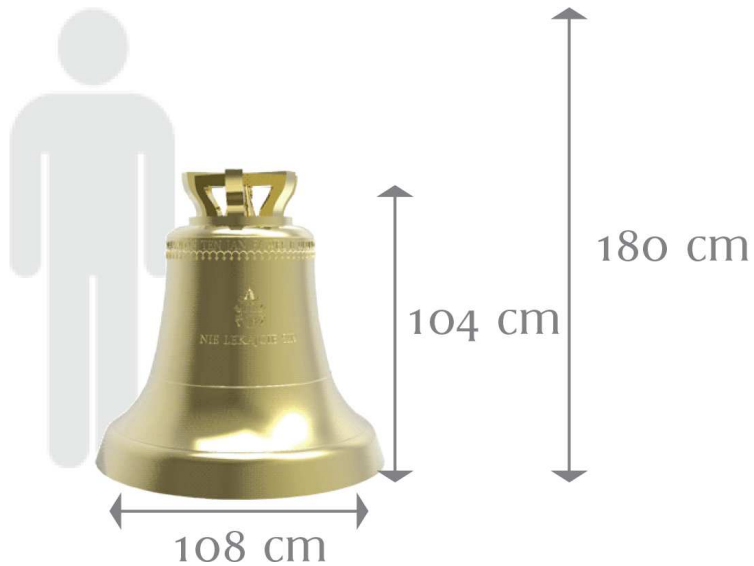

Bell 800kg

Bell Specification

	800kg
	fis-ges/1
	369,99 Hz

Musical parameters of Bell

Strike Note fis-ges/1

Prime fis-ges/1

Tierce a/1

Quint cis-des/2

Hum fis-ges/0

Nominal fis-ges/2

Short characteristics

Medium bell with joyful tone fis-ges/1. It is characterized beautiful sound at the frequency close to human singing. The number of beats per minute is close to number of beats human heart. It used in medium and large parishes as lonely bell or in harmonics sets as a medium, or the biggest.