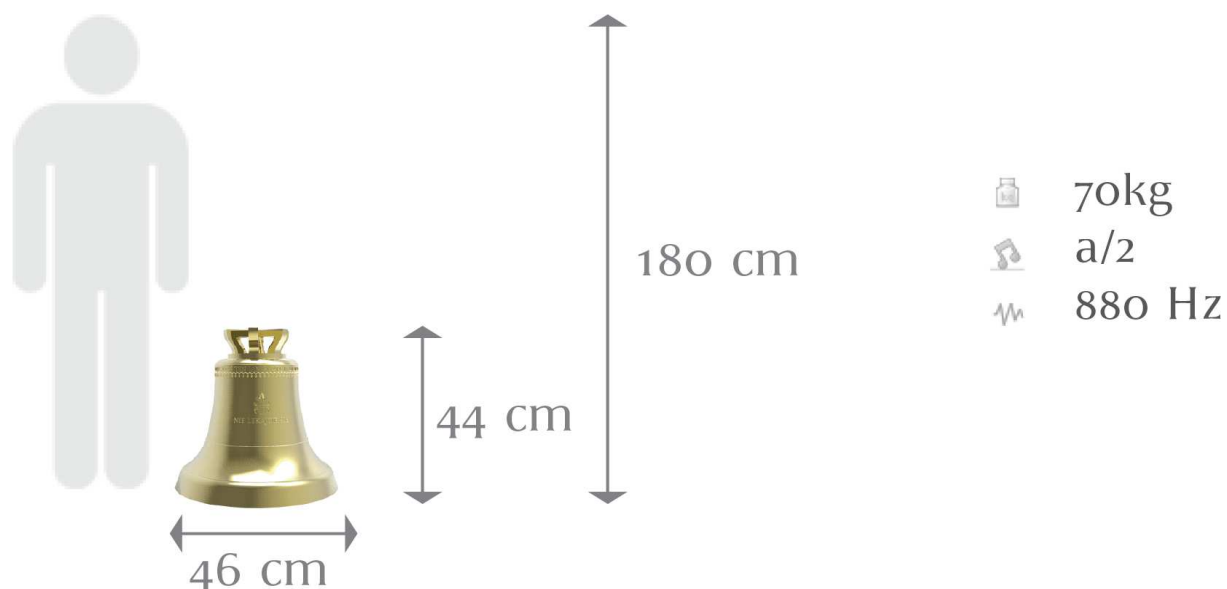

Bell 70kg

Bell Specification

Musical parameters of Bell

Strike Note a/2

Prime a/2

Tierce c/3

Quint e/3

Hum a/1

Nominal a/3

Short characteristics

Small bell, often used as lonely in small churches, filial churches or small parish churches. It can be used as the least bell in harmonics sets.