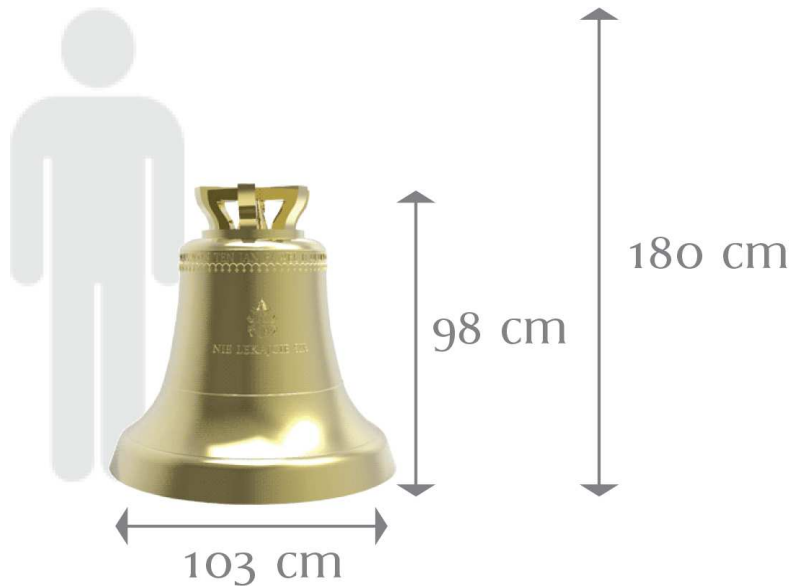

Bell 700kg

Bell Specification

	700kg
	g/1
	392 Hz

Musical parameters of Bell

Strike Note g/1

Prime g/1

Tierce ais-b/1

Quint d/2

Hum g/0

Nominal g/2

Short characteristics

Medium bell with joyful tone g/1. It is characterized beautiful sound at the frequency close to human singing. The number of beats per minute is close to number of beats human heart. It used in medium parishes as lonely bell or in harmonics sets as a medium, or the biggest.