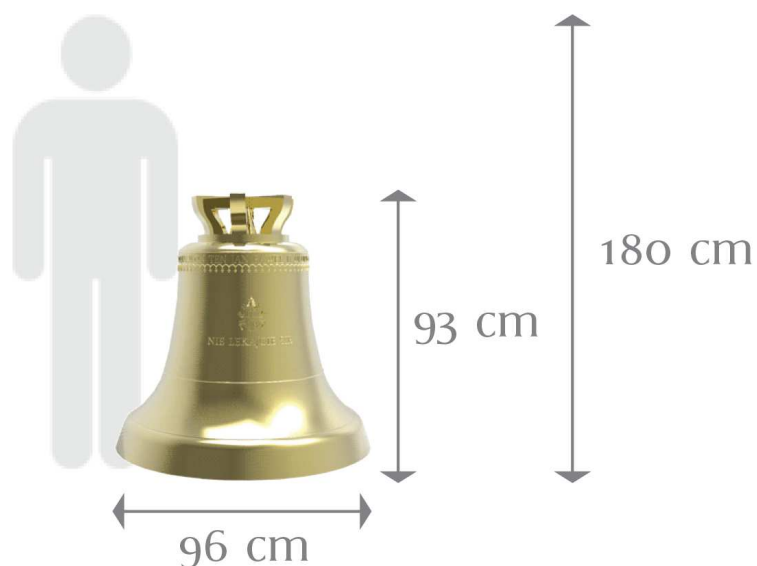

Bell 580kg

Bell Specification

	580kg
	gis-as/1
	415,30 Hz

Musical parameters of Bell

Strike Note gis-as/1

Prime gis-as/1

Tierce h/1

Quint dis-es/2

Hum gis-as/0

Nominal gis-as/2

Short characteristics

Medium bell with joyful tone gis-as/1. It is characterized beautiful sound at the frequency close to human singing. The number of beats per minute is close to number of beats human heart. It used in medium parishes as lonely bell or in harmonics sets as a medium, or the biggest.